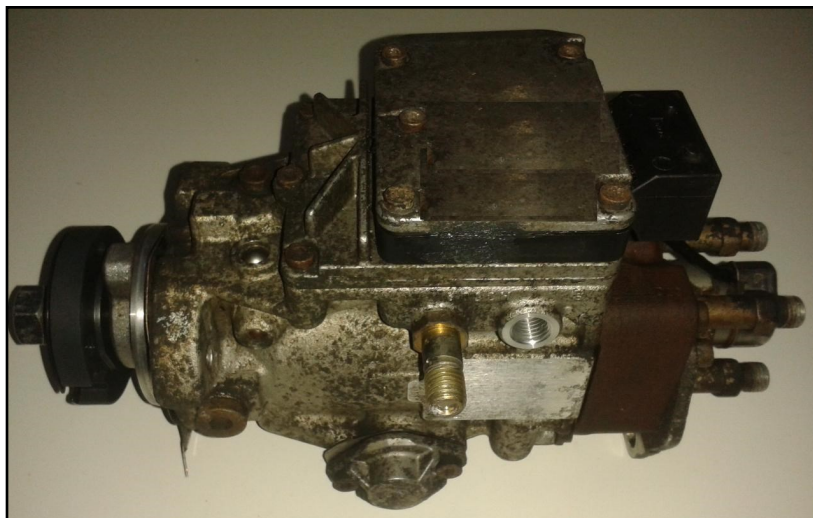

WWW.DASHBOARD.BE

EPC Lannoy
Driewegenstraat 9a
<http://www.autodashboard.be>

GSM: 0475-55.97.15.
8830 Hooglede-Gits
[hhpbvba@gmail.com](mailto:hpbvba@gmail.com)

Volvo

VOLVO FL 5.5D Diesel Pompe Bosch
Reparation Bosch PSG5 (EDU van VP44) injection Volvo Truck